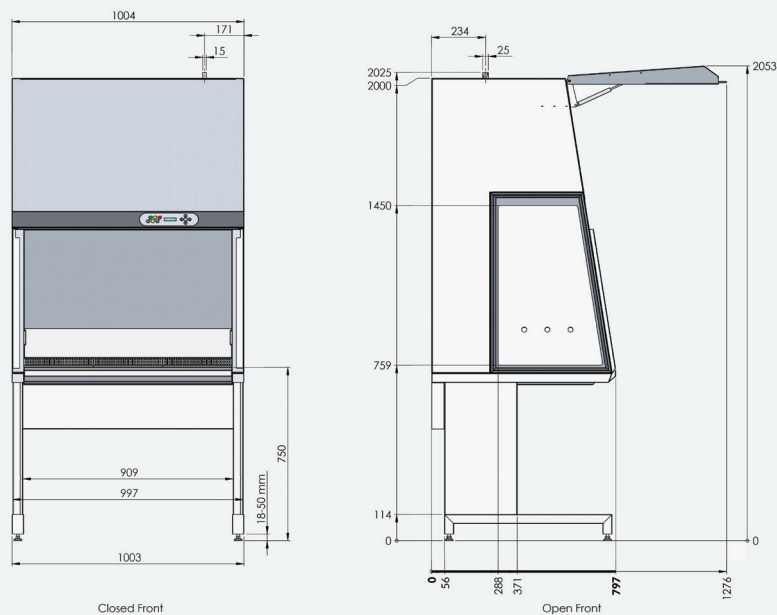

MARS 900

TECHNICAL DATA

Electrical data	Unit		Note
Rated AC voltage/frequency	V/Hz	220-240/50-60	Other voltages available
Rated max. current (fuse)	A	10	
Power outlet(s) max. total current (fuse)	A	6,3	The sum of all power outlets
Type of power outlet socket, pair, left & right side		DK - type K (IP44)	Other types available. Select between 9 different regional types
Typical power consumption excl. power outlets	VA/Watt	72/66	With fluorescent dimmable light. At factory setting and normal operation
Typical power consumption excl. power outlets	VA/Watt	57/52	With LED dimmable light. At factory setting and normal operation
Typical power consumption in Eco-Save mode	VA/Watt	30/25	
Type of mains connection		3pin male type IEC320 C14	Top mounted, left or right side

Additional available options	Unit		Note
Electrical elevation - Worktop height range	mm	745-1050	
UV-C sterilisation		Easy and fast decontamination	
Extra power outlets, pair, left & right side		Select between 9 different regional types	
Antiblow back valve straight Ø 200 mm			
Antiblow back valve side Ø 200 mm			
Programmable output module for external control purposes		4 sets of potential free contacts	
Hydrogen Peroxide Vapour (VHP) decontamination valves			

LaboGene ApS is Certified according to EN/ISO 9001 UKAS
LaboGene ApS owns the copyright of this data sheet. Subject to technical changes.
Illustrations may contain options and modifications not supplied as standard.

LaboGene ApS
Bjarkesvej 5
DK-3450 Allerød

Tel (+45) 3940 2566
Fax (+45) 3995 2566
Mail info@labogene.com
Web www.labogene.com

LABOGENE
Scandinavian by Design